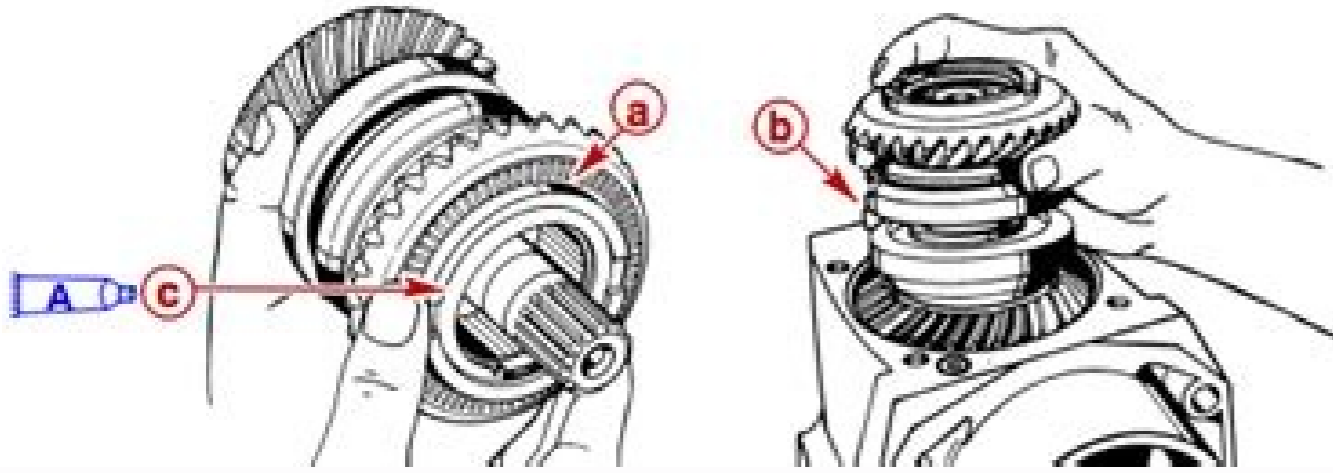

Description	Where Used	Part Number
A High-Performance Gear Lube	Thrust bearing race	92-802854A1

1. Apply a mixture of 60% Hi Performance Gear Lube and 40% Special Lubricant 101 to bottom face of bottom gear.
2. Stick thrust bearing to gear.
3. Install clutch assembly.

We supply PRINT and ONLINE repair manuals for the most common marine engines.: Service manuals include maintenance intervals, repair procedures, troubleshooting guides, step-by-step instructions, wiring schematics, spec charts and more. Buy from the largest online inventory of genuine Mariner outboard parts including discount aftermarket parts. New and vintage parts available at MarineEngine.com. Go. important devices: Order online, get free downloads* important devices: Order online, get free downloads* Fast ... MerCruiser sterndrive manuals ; OMC sterndrive manuals ; Volvo ...